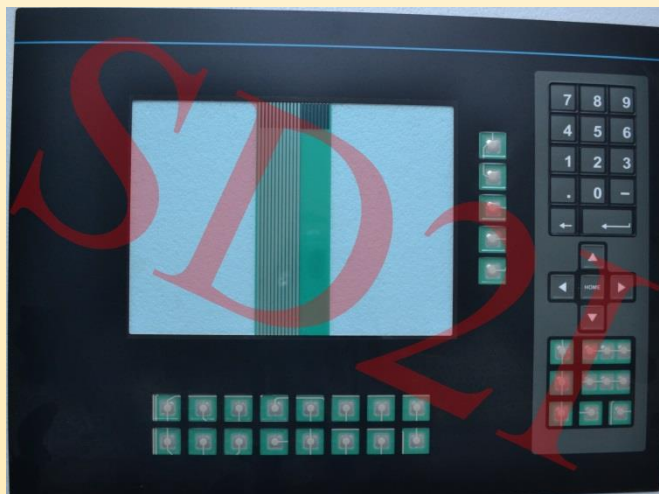

Specification

Membrane keyboard ALLEN BRADLEY PANELVIEW 1200: CLAV080092

Model name	CLAV080092
Outline dimension	480mmx352mm
Window dimension	230mmx166mm
Window position	87mm from the left edge 67mm from the top edge
Key quantity	47
Length output cable	2x192mm
Output connector	2 Carbone 20 pts
Number of wires	24
Serigraphy	4 Colors
Adhesive	Back polyester 3M